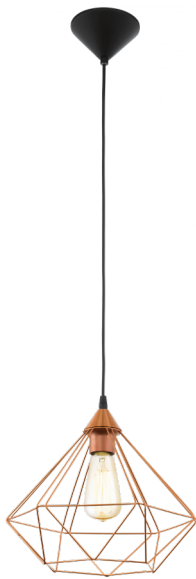

94194 TARBES

General Information

Material number	94194
Type	pendant light
Product segment	Indoor
Theme	Vintage

Dimensions

Article Height (in mm)	1100
Article Diameter (in mm)	325
Net Weight	0.48 Kilogram

Material & Colour

Enclosure Material	plastic
Enclosure Colour	black
Cable Colour	black
Glass/Shade Material	steel
Glass/Shade Colour	copper-coloured

Functionality

Switch Type	without switch
Battery	No

94194

TARBES

Technical Information